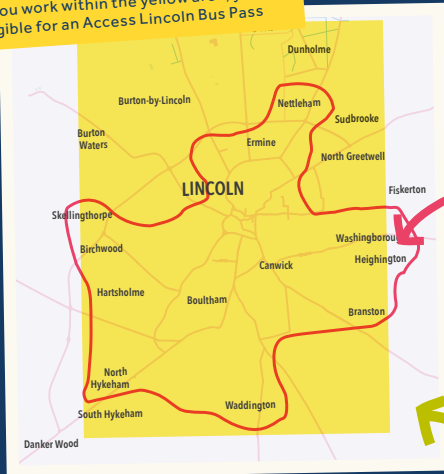

# CHEAPER BUS TRAVEL

FOR EMPLOYEES IN LINCOLN

CUTTING  
THE COSTS  
OF YOUR  
COMMUTE  
BY 35%  
SAVE OVER **£200**  
A YEAR\*

**BIG savings with the  
Access Lincoln Bus Pass**

  
Access Lincoln  
Changing the way we travel

## How to Sign Up & Save!

The Access Lincoln Bus Pass has been developed to provide more people employed in the city with lower cost bus travel.

Everyone employed at a business located within the **highlighted Access Lincoln area (below)** could be eligible for the savings. Employers simply need to have completed a free Access Lincoln Travel Plan to join the scheme.

If you work within the yellow area, you are eligible for an Access Lincoln Bus Pass

There are two types of pass to choose from depending on where you are travelling from.

The **'Inner'** and **'Outer'** passes are valid on any Lincolnshire Stagecoach service and allow you to travel in to work for a reduced fare. Passes are issued for the first day of each calendar month.