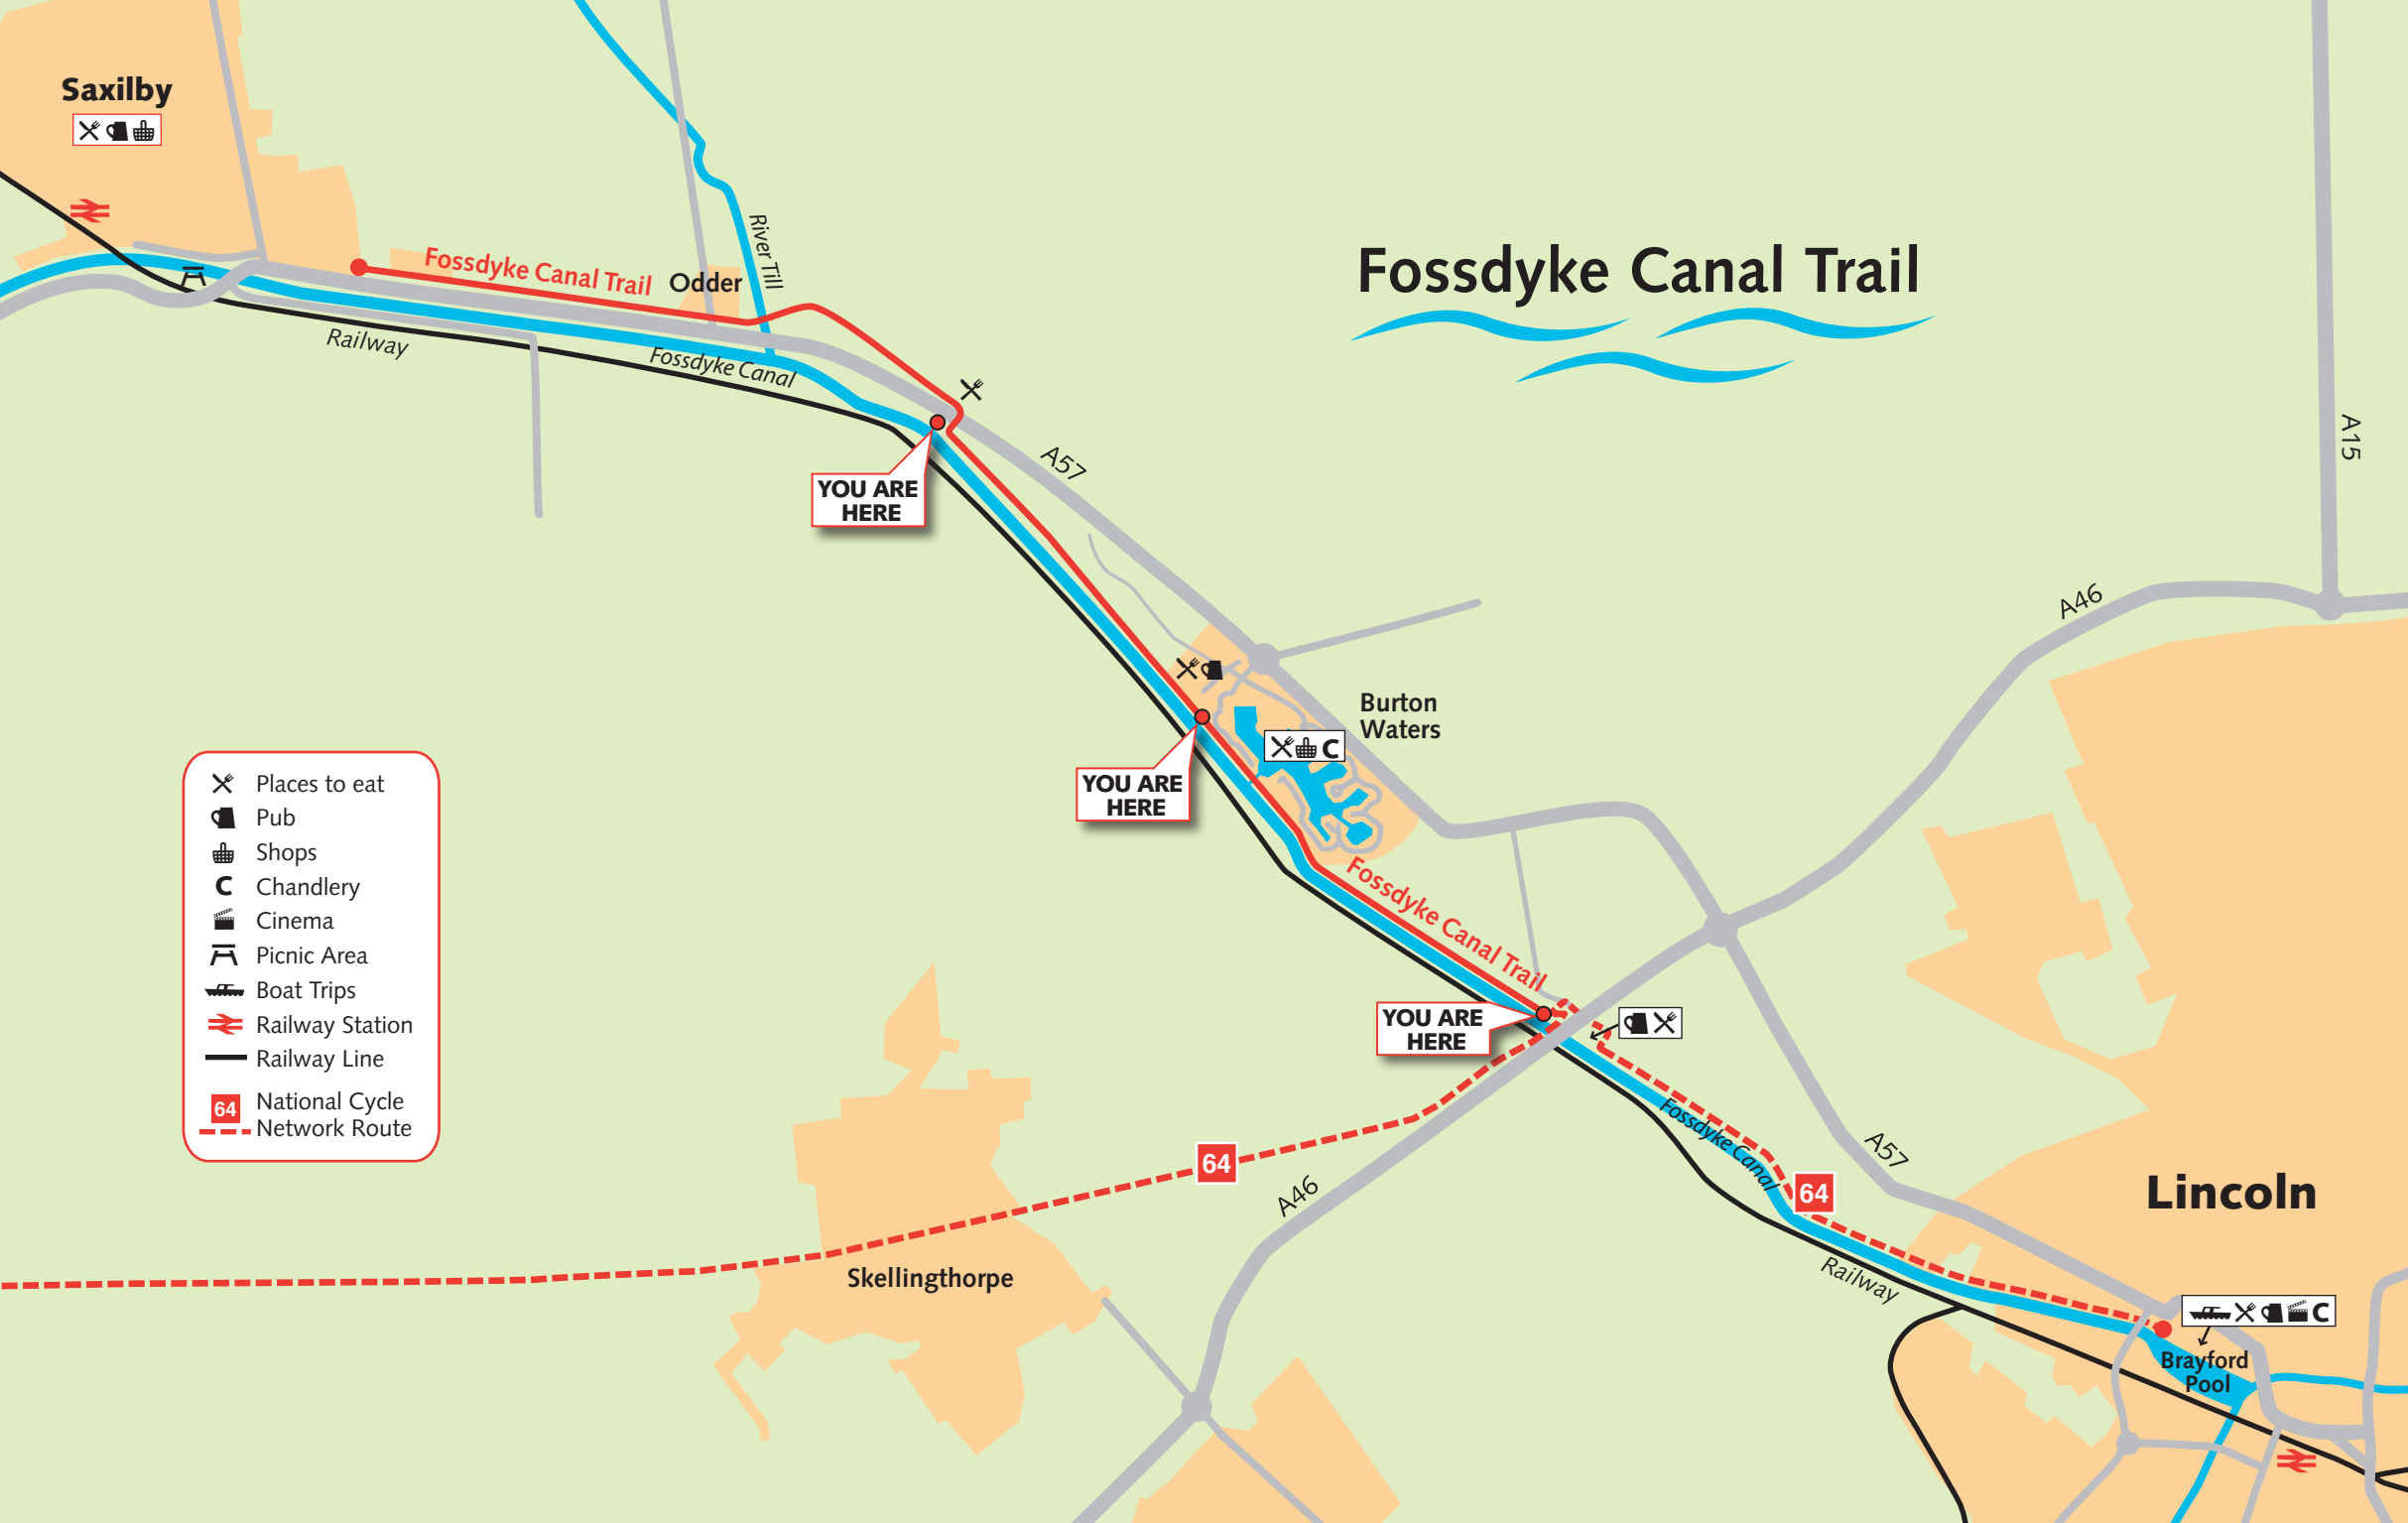

Fosdyke Canal Trail

Saxilby

Fosdyke Canal Trail

Odder

River Till

Railway

Fosdyke Canal

A57

YOU ARE HERE

A46

Burton Waters

YOU ARE HERE

Fosdyke Canal Trail

YOU ARE HERE

A57

Lincoln

- Places to eat
- Pub
- Shops
- Chandlery
- Cinema
- Picnic Area
- Boat Trips
- Railway Station
- Railway Line
- National Cycle Network Route 64

Skellingthorpe

64

A46

64

Railway

Brayford Pool